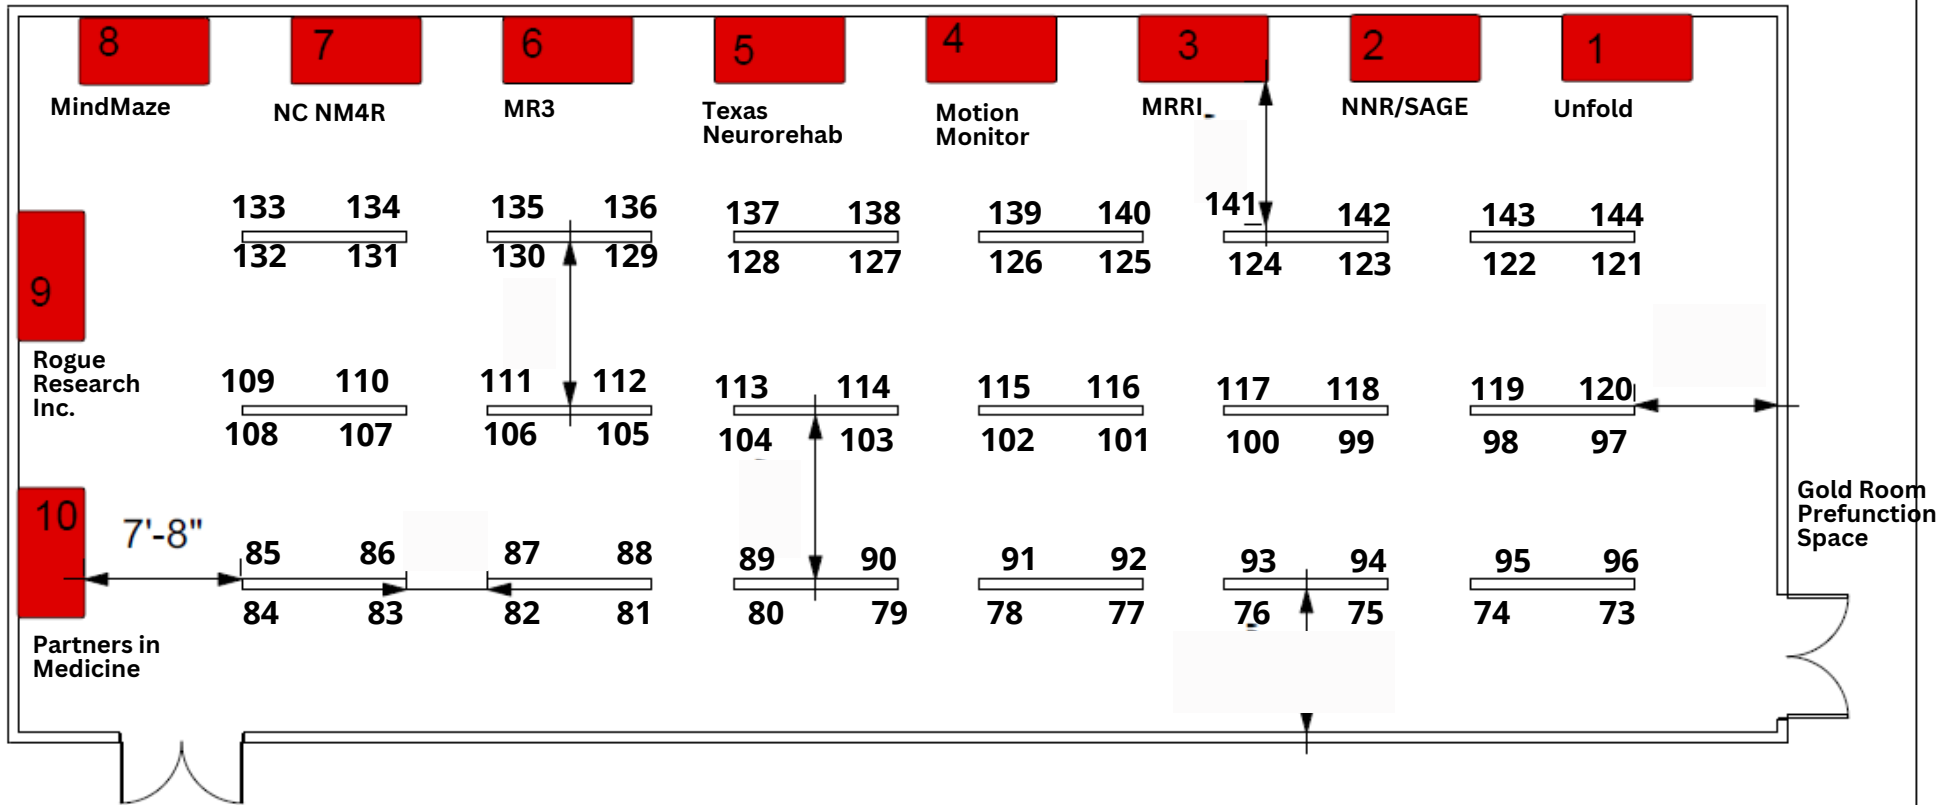

DAY 1

ASNR

Francis Marion Hotel - Goldroom

Seating: 18 - 4' x 8' (Horizontal) Poster Boards; 10 - 6' Tables

Room Dimensions

(l) 86' (w) 35' (h) 24'

(3,010 Sq. Ft.)

Drawing Version: 2/6/2023

DAY 2

ASNR

Francis Marion Hotel - Goldroom

Seating: 18 - 4' x 8' (Horizontal) Poster Boards; 10 - 6' Tables

Room Dimensions

(l) 86' (w) 35' (h) 24'

(3,010 Sq. Ft.)

Drawing Version: 2/6/2023