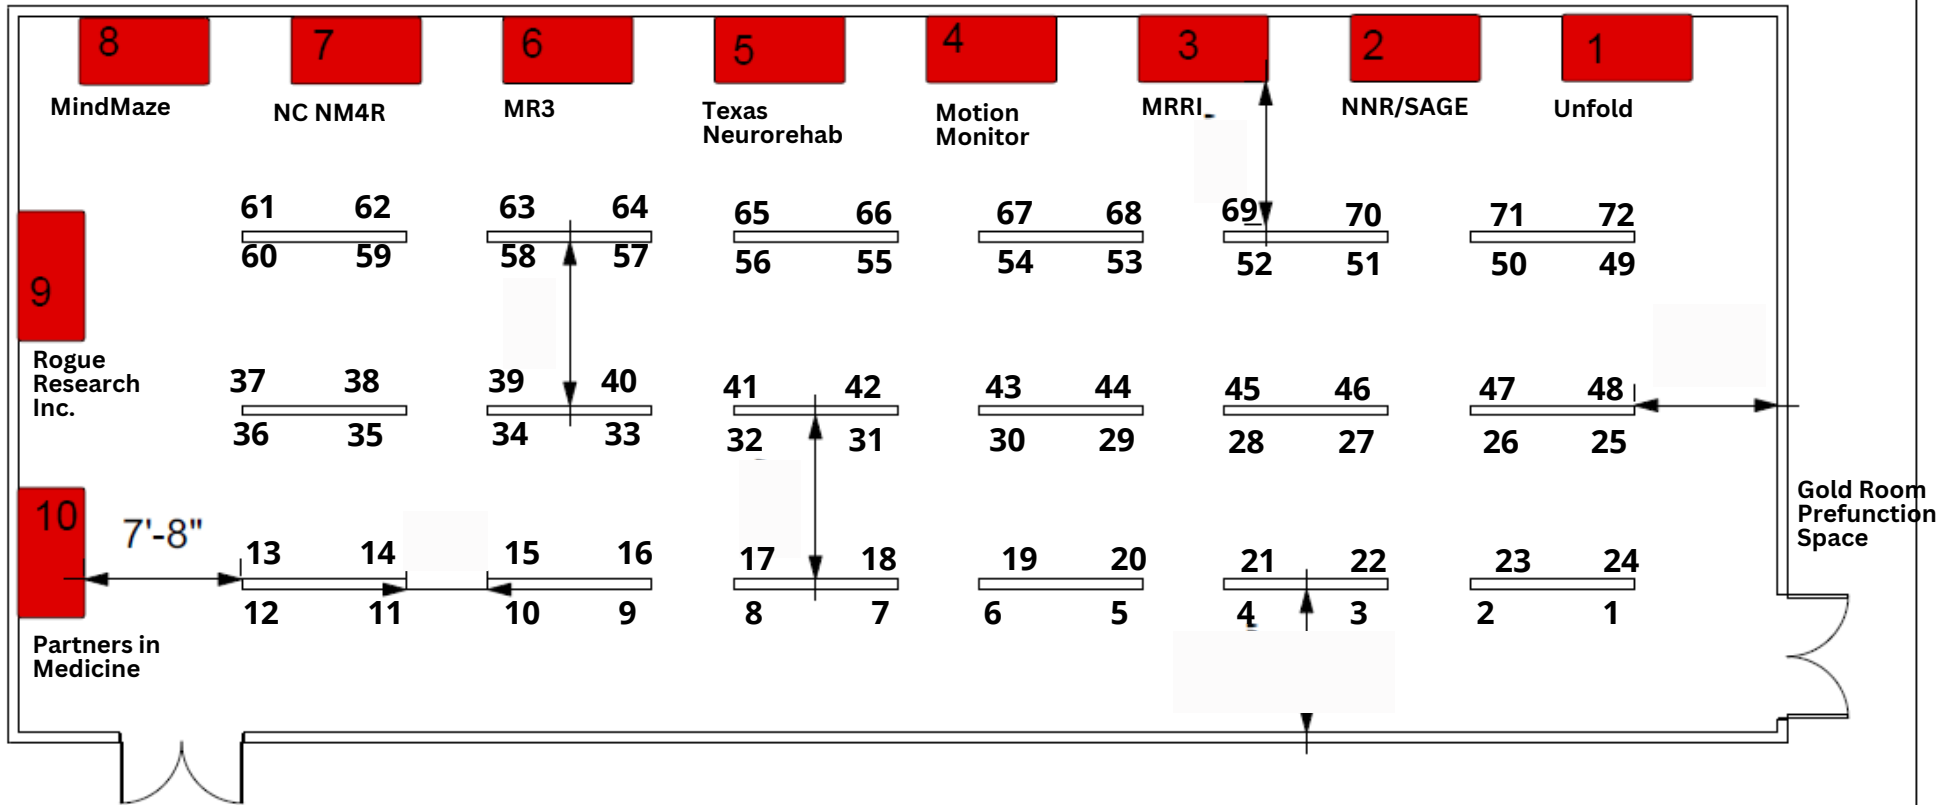

DAY 1

ASNR

Francis Marion Hotel - Goldroom

Seating: 18 - 4' x 8' (Horizontal) Poster Boards; 10 - 6' Tables

Room Dimensions

(l) 86' (w) 35' (h) 24'

(3,010 Sq. Ft.)

Drawing Version: 2/6/2023

DAY 2

ASNR

Francis Marion Hotel - Goldroom

Seating: 18 - 4' x 8' (Horizontal) Poster Boards; 10 - 6' Tables

Room Dimensions

(l) 86' (w) 35' (h) 24'

(3,010 Sq. Ft.)

Drawing Version: 2/6/2023